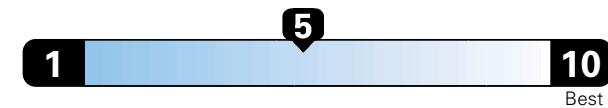

2022 MODEL YEAR

Jeep RENEGADE ALTITUDE 4X4

For more information visit: www.jeep.com
or call 1-877-IAM-JEEP

FCA US LLC

THIS VEHICLE IS MANUFACTURED TO MEET SPECIFIC UNITED STATES REQUIREMENTS. THIS VEHICLE IS NOT MANUFACTURED FOR SALE OR REGISTRATION OUTSIDE OF THE UNITED STATES.

MANUFACTURER'S SUGGESTED RETAIL PRICE OF THIS MODEL INCLUDING DEALER PREPARATION

Base Price: $28,295

JEOP RENEGADE LATITUDE 4X4
Exterior Color: Alpine White Clear-Coat Exterior Paint
Interior Color: Black Interior Color
Interior: Deluxe Cloth High-Back Bucket Seats
Engine: 1.3L I4 Turbo MAir DI Engine w/ Engine Stop/Start
Transmission: 9-Speed 948TE Automatic Transmission

STANDARD EQUIPMENT (UNLESS REPLACED BY OPTIONAL EQUIPMENT)
FUNCTIONAL/SAFETY FEATURES

- Advanced Multistage Front Air Bags
- Supplemental Side-Curtain Front and Rear Air Bags
- Supplemental Front Seat-Mounted Side Air Bags
- Driver Inflatable Knee-Bolster Air Bag
- Jeep Wave Membership (Retail Sales/50 States Only)
- Lane-Departure Warning Plus
- Forward-Collision Warning Plus
- Blind-Spot and Cross-Path Detection
- ParkView® Rear Back-Up Camera
- Anti-Lock 4-Wheel Disc Brakes
- Electric Park Brake
- Electronic Stability Control
- Electronic Roll Mitigation
- Selec-Terrain® System
- All-Speed Traction Control
- Speed Control
- Electric Power Steering
- Remote-Start System
- Capless Fuel-Fill
- Daytime Running Lamp System
- Hill-Start Assist
- Tire Pressure Monitoring Display
- Rear Window Wiper / Washer
- Security Alarm

INTERIOR FEATURES